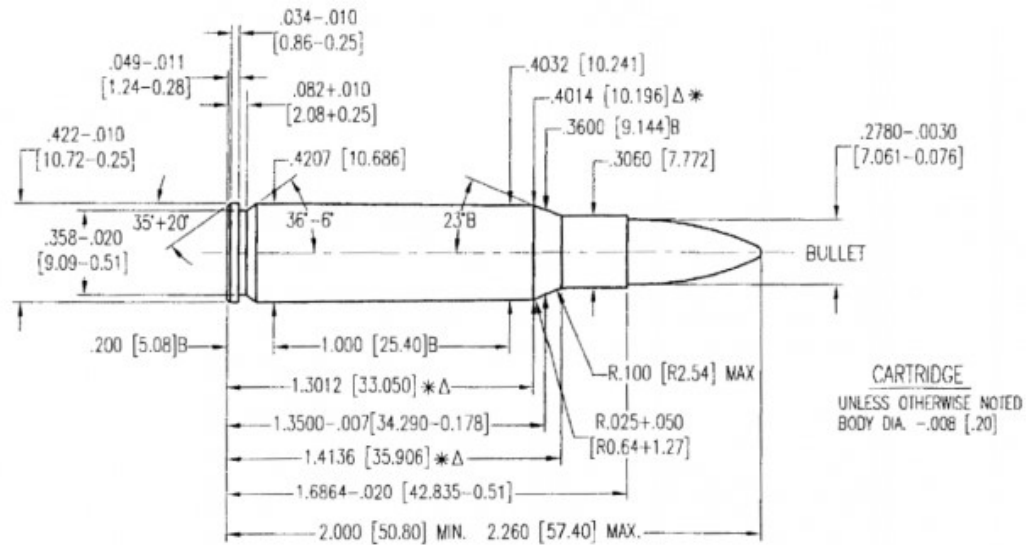

6.8 Remington SPC (Special Purpos Cartridge)

Test Components:

Cases: Remington

Trim-to Length: 1.676"

Primers: Large Rifle

Primer Size: #15

Test Specifications:

Firearm Used: Universal Receiver

Barrel Length: 24"

Twist: 1:10

Groove Dia.: .277"

Jacketed Bullets Used

Sierra HP #1800, 90 gr.

Speer HP #1447, 100 gr.

Hornady V-Max #22720, 110 gr.

Hornady BTHP #2715, 115 gr.

Note: + indicates compressed powder charge

90 gr. Jacketed HP 2.260" OAL				BC: .195	SD: .168	
Powder	Grains	Velocity (fps)	Pressure (psi)	Max Grains	Velocity (fps)	Pressure (psi)
IMR-4227	20.8	2558	42,600	23.2	2768	53,000
IMR-4198	23.5	2689	48,300	26.2+	2925	54,500
N133	26.2	2680	40,700	29.2	2934	54,100
RX10	24.7	2567	38,700	27.5	2849	50,600
AA-2230	27.0	2605	41,600	30.2+	2851	52,900
Benchmark	27.8	2644	39,900	31.0+	2966	54,300
X-Term i nator	27.4	2667	49,300	30.5	2885	54,300
H335	28.3	2628	40,300	31.5+	2911	54,900